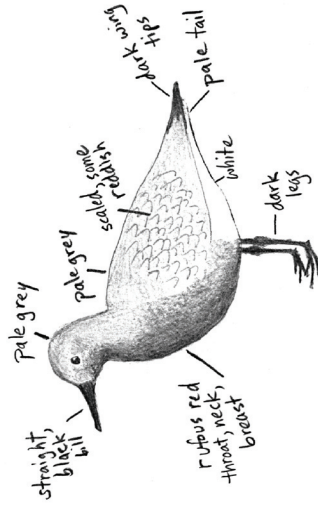

DISTRIBUTION CODES

NS North Slope: northern foothills of the British and Richardson Mountains, the Coastal Plain, and the Beaufort Sea.

S South: south of 63° N (includes Pelly Crossing but not Stewart Crossing).

SE Southeast: southern Yukon east of 131° W (Swift River) with an underline (**SE**) for species restricted to the lower La Biche River and Beaver River valleys in the extreme southeast Yukon.

FREQUENCY and BREEDING CODES

r Rare: reported annually in low numbers or very localized.

ca Casual: at least two records but not seen every year.

ac Accidental: recorded only once.

w Winter: observed annually in winter (Dec. 1 - Feb. 28).

* **Confirmed Breeding:** observations of an active nest or dependent, flightless young.

DOCUMENTING BIRD SIGHTINGS

Contribute to our knowledge of the Territory's birdlife by sending written or photo documentation of rare, casual, or accidental species or those not on the checklist, and details of breeding observations to:

The Yukon Bird Club
Box 3 1054, Whitehorse, Yukon, Canada, Y1A 5P7
www.yukonweb.com/community/ybc/

A Yukon Bird Club publication with the support of Yukon Environment and the Canadian Wildlife Service. January 2008. Compiled by Cameron Eckert, Helmut Grünberg, Greg Kubica, Lee Kubica, and Pamela Sinclair with data provided by the Birds of the Yukon Database. Illustrations of American Golden-Plover and Red Knot by Pamela Sinclair.

✓ SPECIES	A	B	C	D
Tundra Bean-Goose ac				
Greater White-fronted Goose *				
Snow Goose *				
Ross's Goose ac				
Brant *				
Cackling Goose *				
Canada Goose *				
Trumpeter Swan *				
Tundra Swan *				
Whooper Swan ca				
Wood Duck ca				
Gadwall *				
Eurasian Wigeon s				
American Wigeon *				
Mallard * w				
Blue-winged Teal *				
Cinnamon Teal s r				
Northern Shoveler *				
Northern Pintail *				
Green-winged Teal *				
Canvasback *				
Redhead *				
Ring-necked Duck *				
Tufted Duck ca				
Greater Scaup *				
Lesser Scaup *				
King Eider * NS r				
Common Eider * NS				
Harlequin Duck *				
Surf Scoter *				
White-winged Scoter *				
Black Scoter ca				
Long-tailed Duck *				
Bufflehead *				
Common Goldeneye * w				
Barrow's Goldeneye *				
Hooded Merganser s r				
Common Merganser * w				
Red-breasted Merganser *				
Ruddy Duck * s				
Ruffed Grouse * w				
Spruce Grouse * w				
Willow Ptarmigan * w				
Rock Ptarmigan * w				
White-tailed Ptarmigan * w				
Dusky Grouse * w				
Sharp-tailed Grouse * w				
Red-throated Loon *				
Pacific Loon *				
Common Loon *				
Yellow-billed Loon				
Pied-billed Grebe * s r				
Horned Grebe *				

✓ SPECIES	A	B	C	D
Red-necked Grebe *				
Eared Grebe ca				
Western Grebe ca				
American White Pelican ac				
Double-crested Cormorant * s r				
Great Blue Heron s r				
Great Egret ac				
Black Vulture ac				
Turkey Vulture ca				
Osprey *				
Bald Eagle * w				
Northern Harrier *				
Sharp-shinned Hawk *				
Northern Goshawk * w				
Broad-winged Hawk ac				
Swainson's Hawk * r				
Red-tailed Hawk *				
Rough-legged Hawk *				
Golden Eagle *				
American Kestrel *				
Merlin *				
Gyrfalcon * w				
Peregrine Falcon *				
Sora * s				
American Coot * s				
Sandhill Crane *				
Common Crane ac				
Black-bellied Plover r				
American Golden-Plover *				
Pacific Golden-Plover ca				
Snowy Plover ac				
Semipalmated Plover *				
Killdeer *				
American Avocet ac				
Greater Yellowlegs * s				
Lesser Yellowlegs *				
Wood Sandpiper ac				
Solitary Sandpiper *				
Willet ac				
Wandering Tattler *				
Spotted Sandpiper *				
Upland Sandpiper *				
Whimbrel *				
Hudsonian Godwit r				
Bar-tailed Godwit ca				
Marbled Godwit ca				
Ruddy Turnstone * NS				
Black Turnstone ca				
Surfbird * r				
Red Knot ca				
Sanderling r